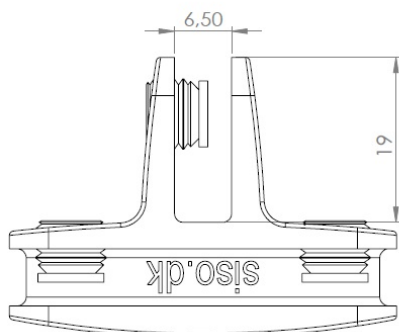

PRODUCT SHEET

Description:

Glass connector "Passion" Closed, 3-way,90DG,CPL,W/Metal Screws W/Soft Tip, f/Glass Thickness 4-6mm

Item number:

22.10.135-0

Units	Box	Carton	HS Code	Barcode
Pcs.	12	120	8302420090	 5704866109093