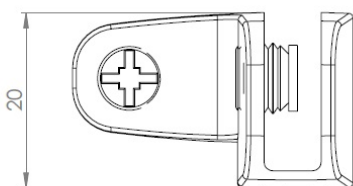

PRODUCT SHEET

Description:

Glass connector "Passion" Closed, 3-way,90DG,CPL,W/Metal Screws W/Soft Tip, f/Glass Thickness 4-6mm

Item number:

22.10.135-0

Units	Box	Carton	HS Code	Barcode
Pcs.	12	120	8302420090	 5704866109093